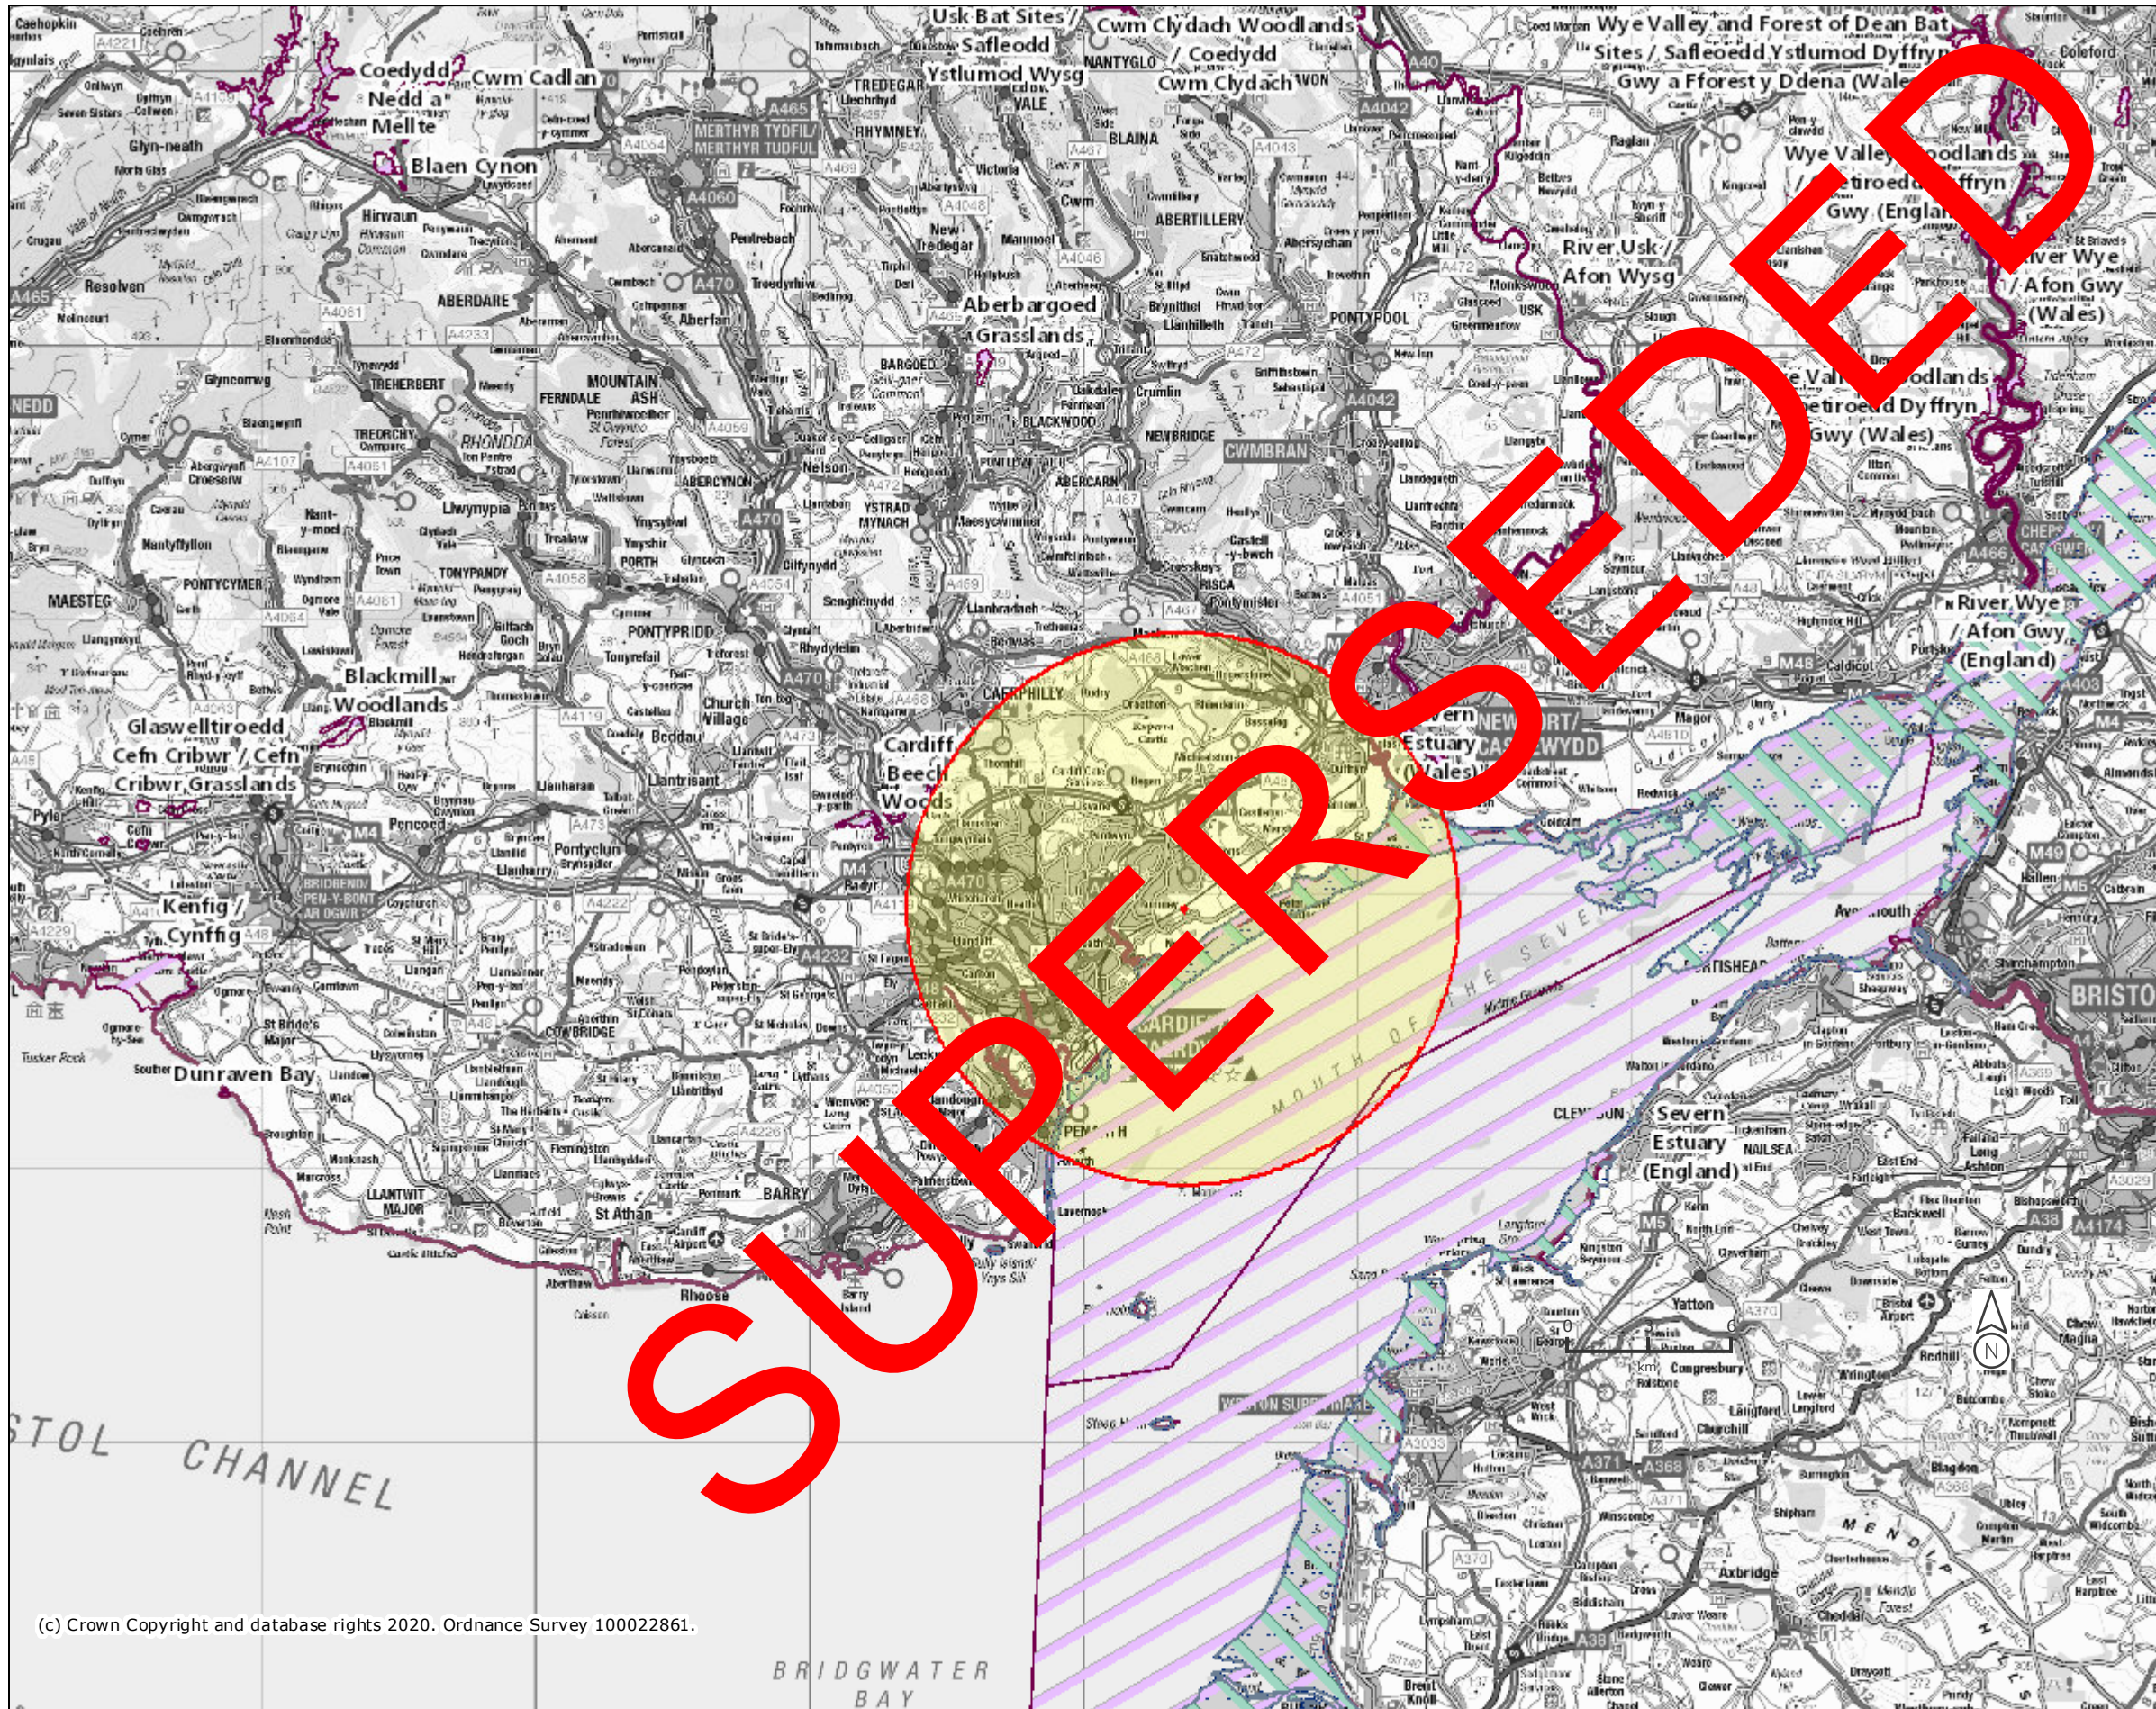

Mor Hafren European Sites

Legend

-  Ramsar Sites (Wales)
-  Special Areas of Conservation (Wales)
-  Special Protection Areas (Wales)

Projection = OSGB36
xmin = 273700
ymin = 157500
xmax = 367000
ymax = 205000

Map produced by MAGIC on 7 May, 2020.
Copyright resides with the data suppliers and the map must not be reproduced without their permission. Some information in MAGIC is a snapshot of the information that is being maintained or continually updated by the originating organisation. Please refer to the metadata for details as information may be illustrative or representative rather than definitive at this stage.